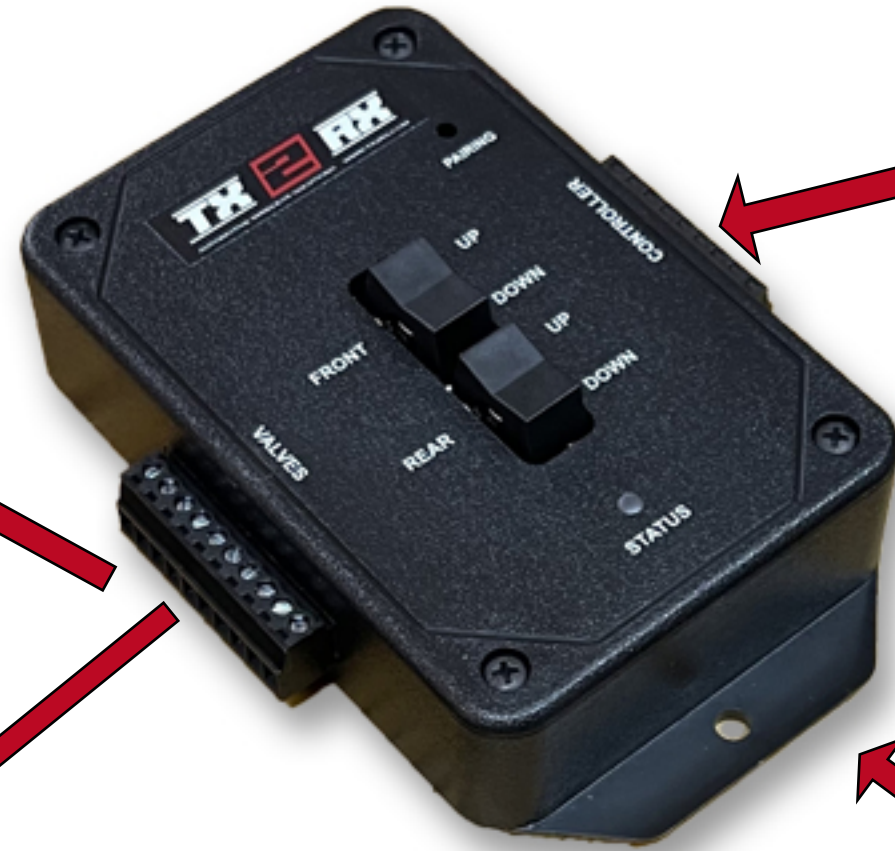

HydroDrop Diagram Overview

DUMP VALVES

PANEL SWITCHES

BASE STATION

POWER MOD

REMOTE

SOLENOIDS