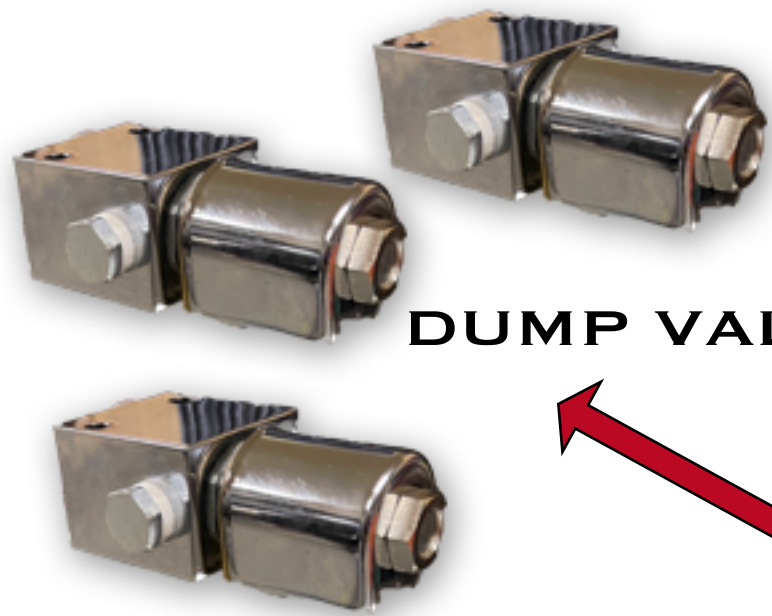

HydroDrop Diagram Overview

DUMP VALVES

PANEL SWITCHES

BASE STATION

POWER MOD

REMOTE

SOLENOIDS